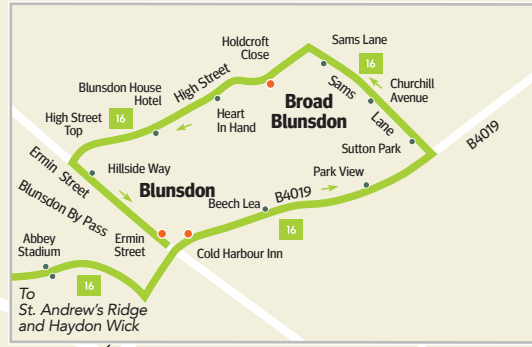

swindon's bus company

Bus Routes in Swindon

Service number Daytime frequency Monday-Friday

- 1 1A 1B every 10 mins*
- 2 every 20 mins
- 5 every 10 mins
- 11 12 every 15 mins**
- 13 14 every 10 mins
- 15 16 every 30 mins
- 17 17A every 10 mins
- 22 every 30 mins

Other services
 Limited service
 Bus operates in direction of arrow shown
 Railway line and station
 Fleming Way closed
 * Between GW Hospital and Paddington Drive
 ** Between Redhouse and Old Town

November 2022

Inner Zone (Green)

Outer Zone (Yellow)

Plus Zone (Blue)

Zone Boundary (Black line)

Outer Zone Boundary

- Blunsdon
- Stratton Park Sainsbury's
- Common Head
- Thorney Park
- Science Museum
- Spittleborough M4

• bus stops
 • bus stops shown on timetable