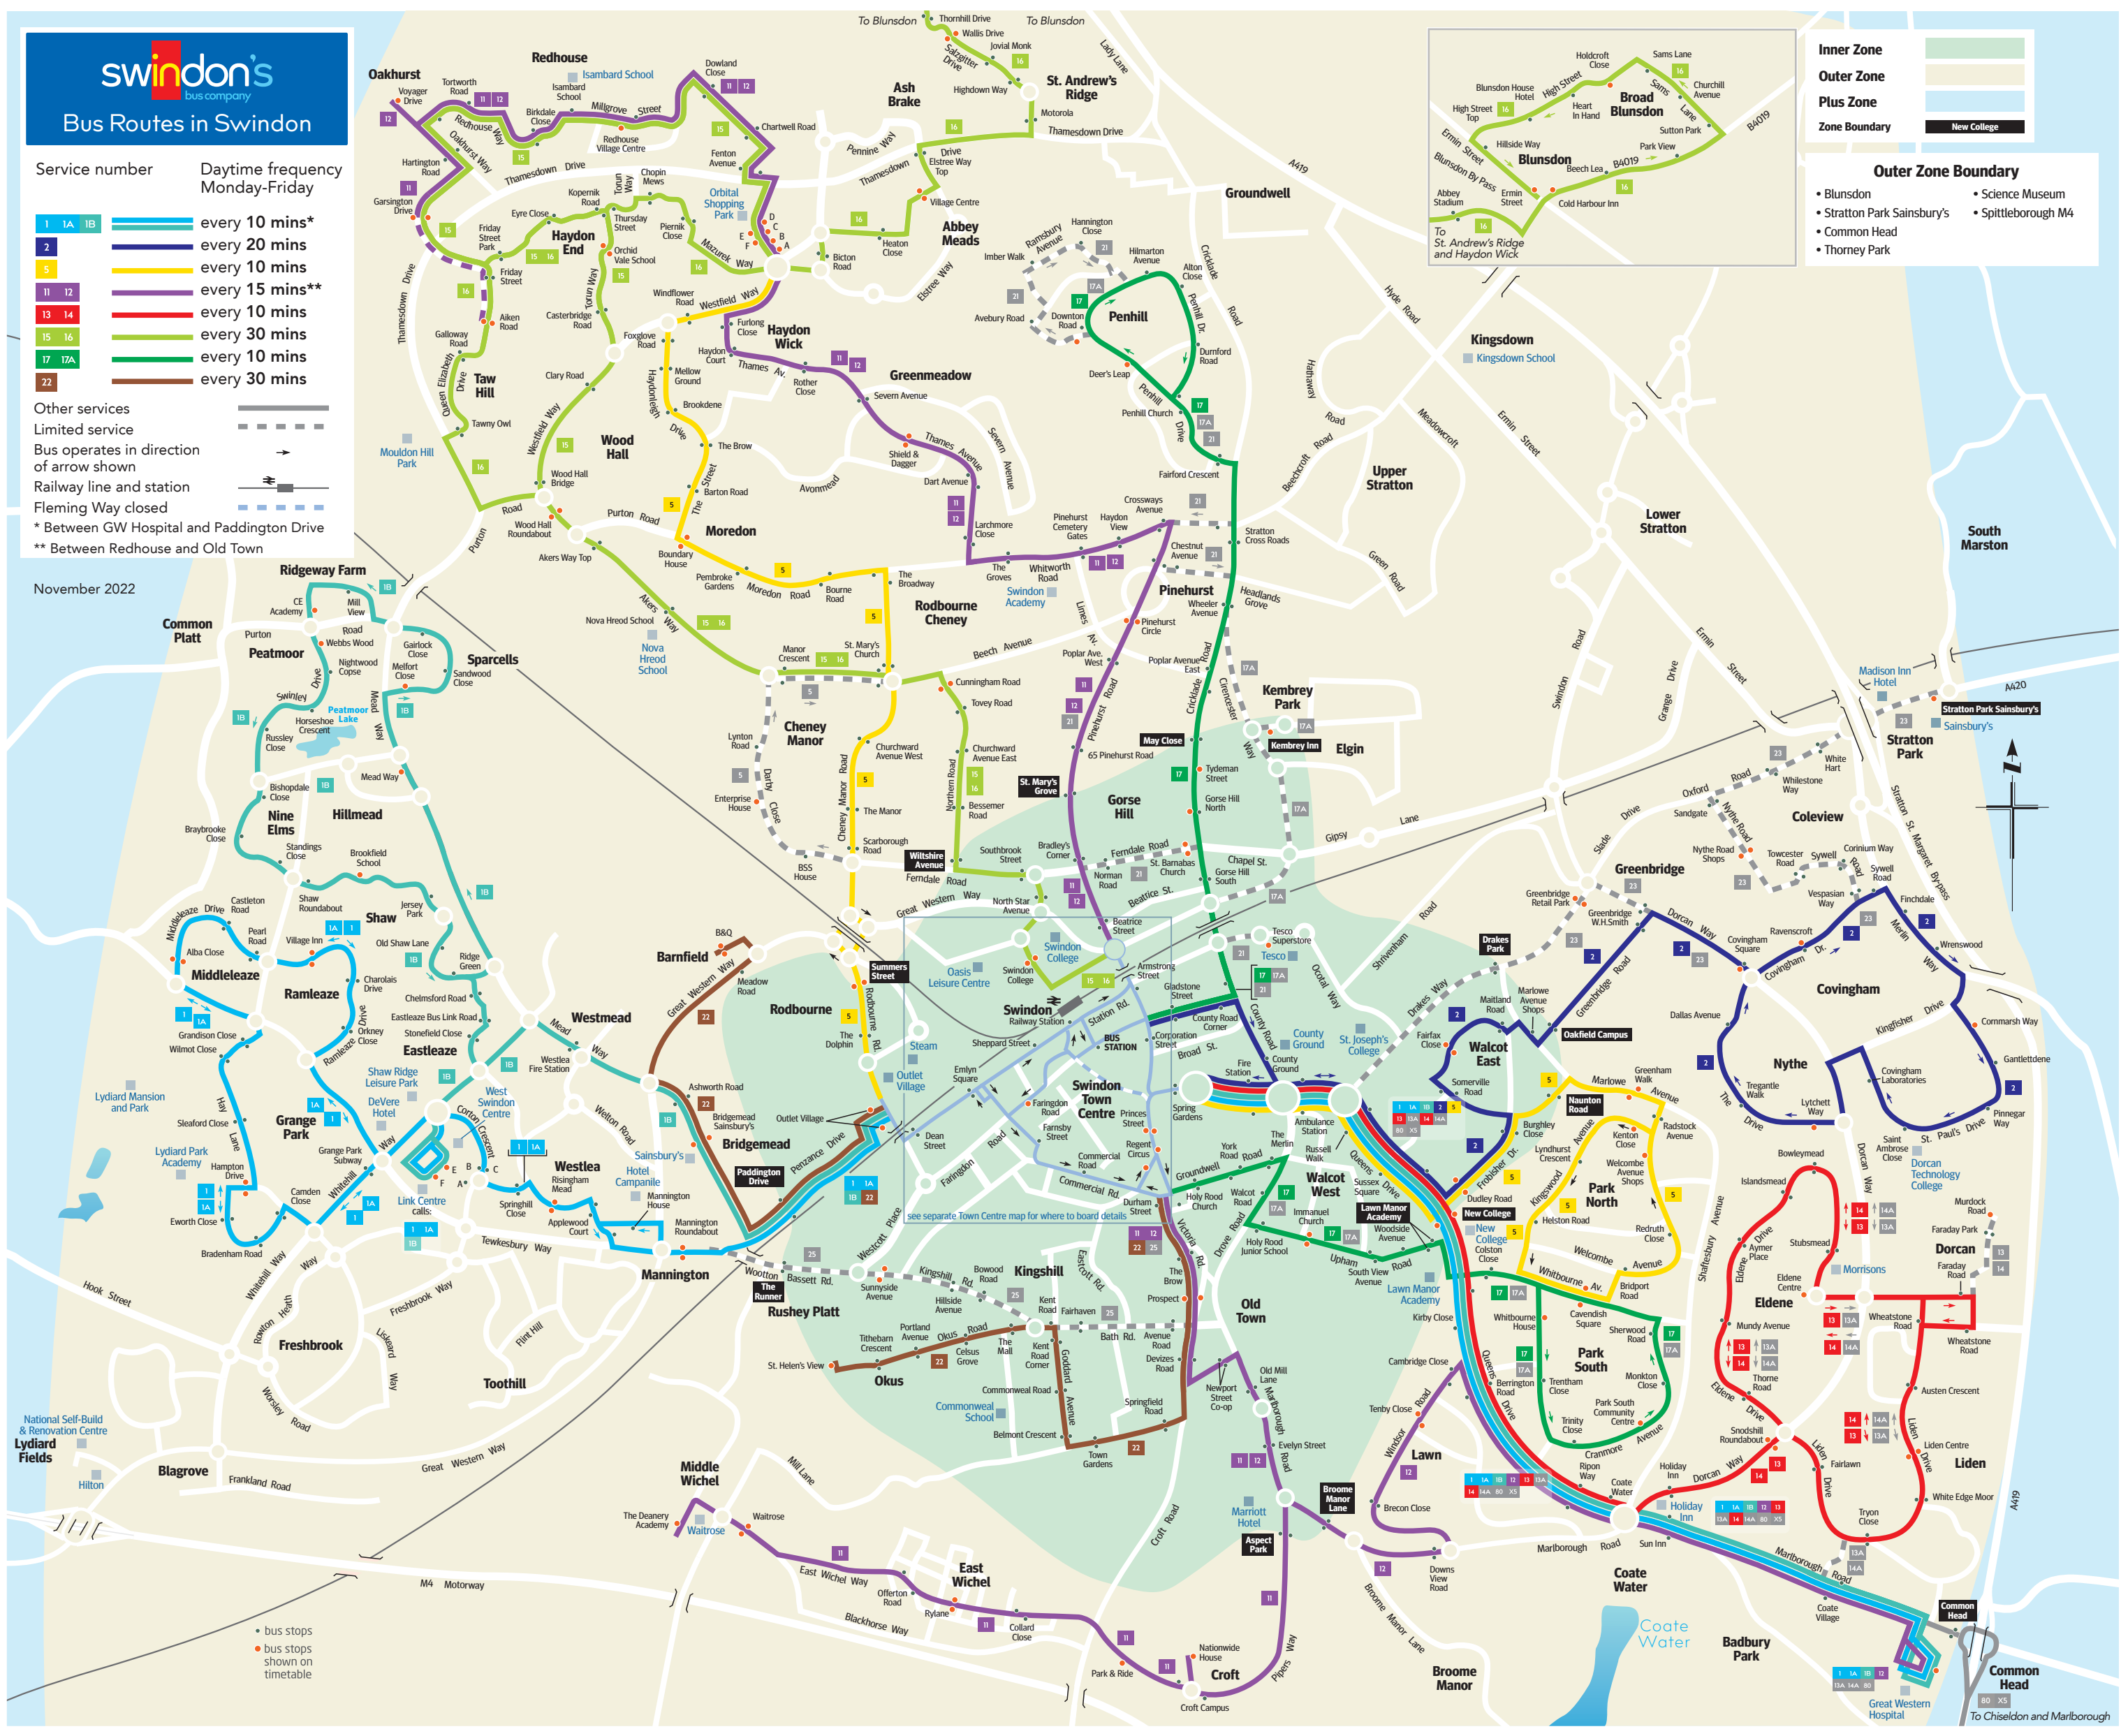

swindon's bus company

Bus Routes in Swindon

Service number Daytime frequency Monday-Friday

- 1 1A 1B every 10 mins*
- 2 every 20 mins
- 5 every 10 mins
- 11 12 every 15 mins**
- 13 14 every 10 mins
- 15 16 every 30 mins
- 17 17A every 10 mins
- 22 every 30 mins

Other services
 Limited service
 Bus operates in direction of arrow shown
 Railway line and station
 Fleming Way closed
 * Between GW Hospital and Paddington Drive
 ** Between Redhouse and Old Town

November 2022

Inner Zone (Green)

Outer Zone (Yellow)

Plus Zone (Blue)

Zone Boundary (Black line)

Outer Zone Boundary

- Blunsdon
- Stratton Park Sainsbury's
- Common Head
- Thorney Park
- Science Museum
- Spittleborough M4

• bus stops
 • bus stops shown on timetable