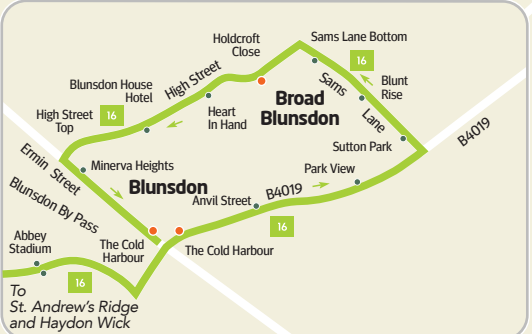

Bus routes in Swindon

- 1 1A 1B every 10 mins\*
- 2 every 20 mins
- 5 every 10 mins
- 11 12 every 15 mins\*\*
- 13 14 every 10 mins\*\*
- 15 16 every 30 mins
- 17 17A every 10 mins
- 22 every 30 mins

Other services

Limited services

Bus operates in direction of arrow shown

Railway line and station

Fleming Way closed

\* Between GW Hospital and Paddington Drive  
\*\* Between Redhouse and Old Town

January 2025

- Urban Zone
- Plus Zone
- Zone Boundary

Urban Zone Boundary

- Blunsdon
- Stratton Park Sainsbury's
- Common Head
- Thorney Park
- Science Museum
- Spittleborough M4

• bus stops  
• bus stops shown on timetable

To Chiseldon and Marlborough