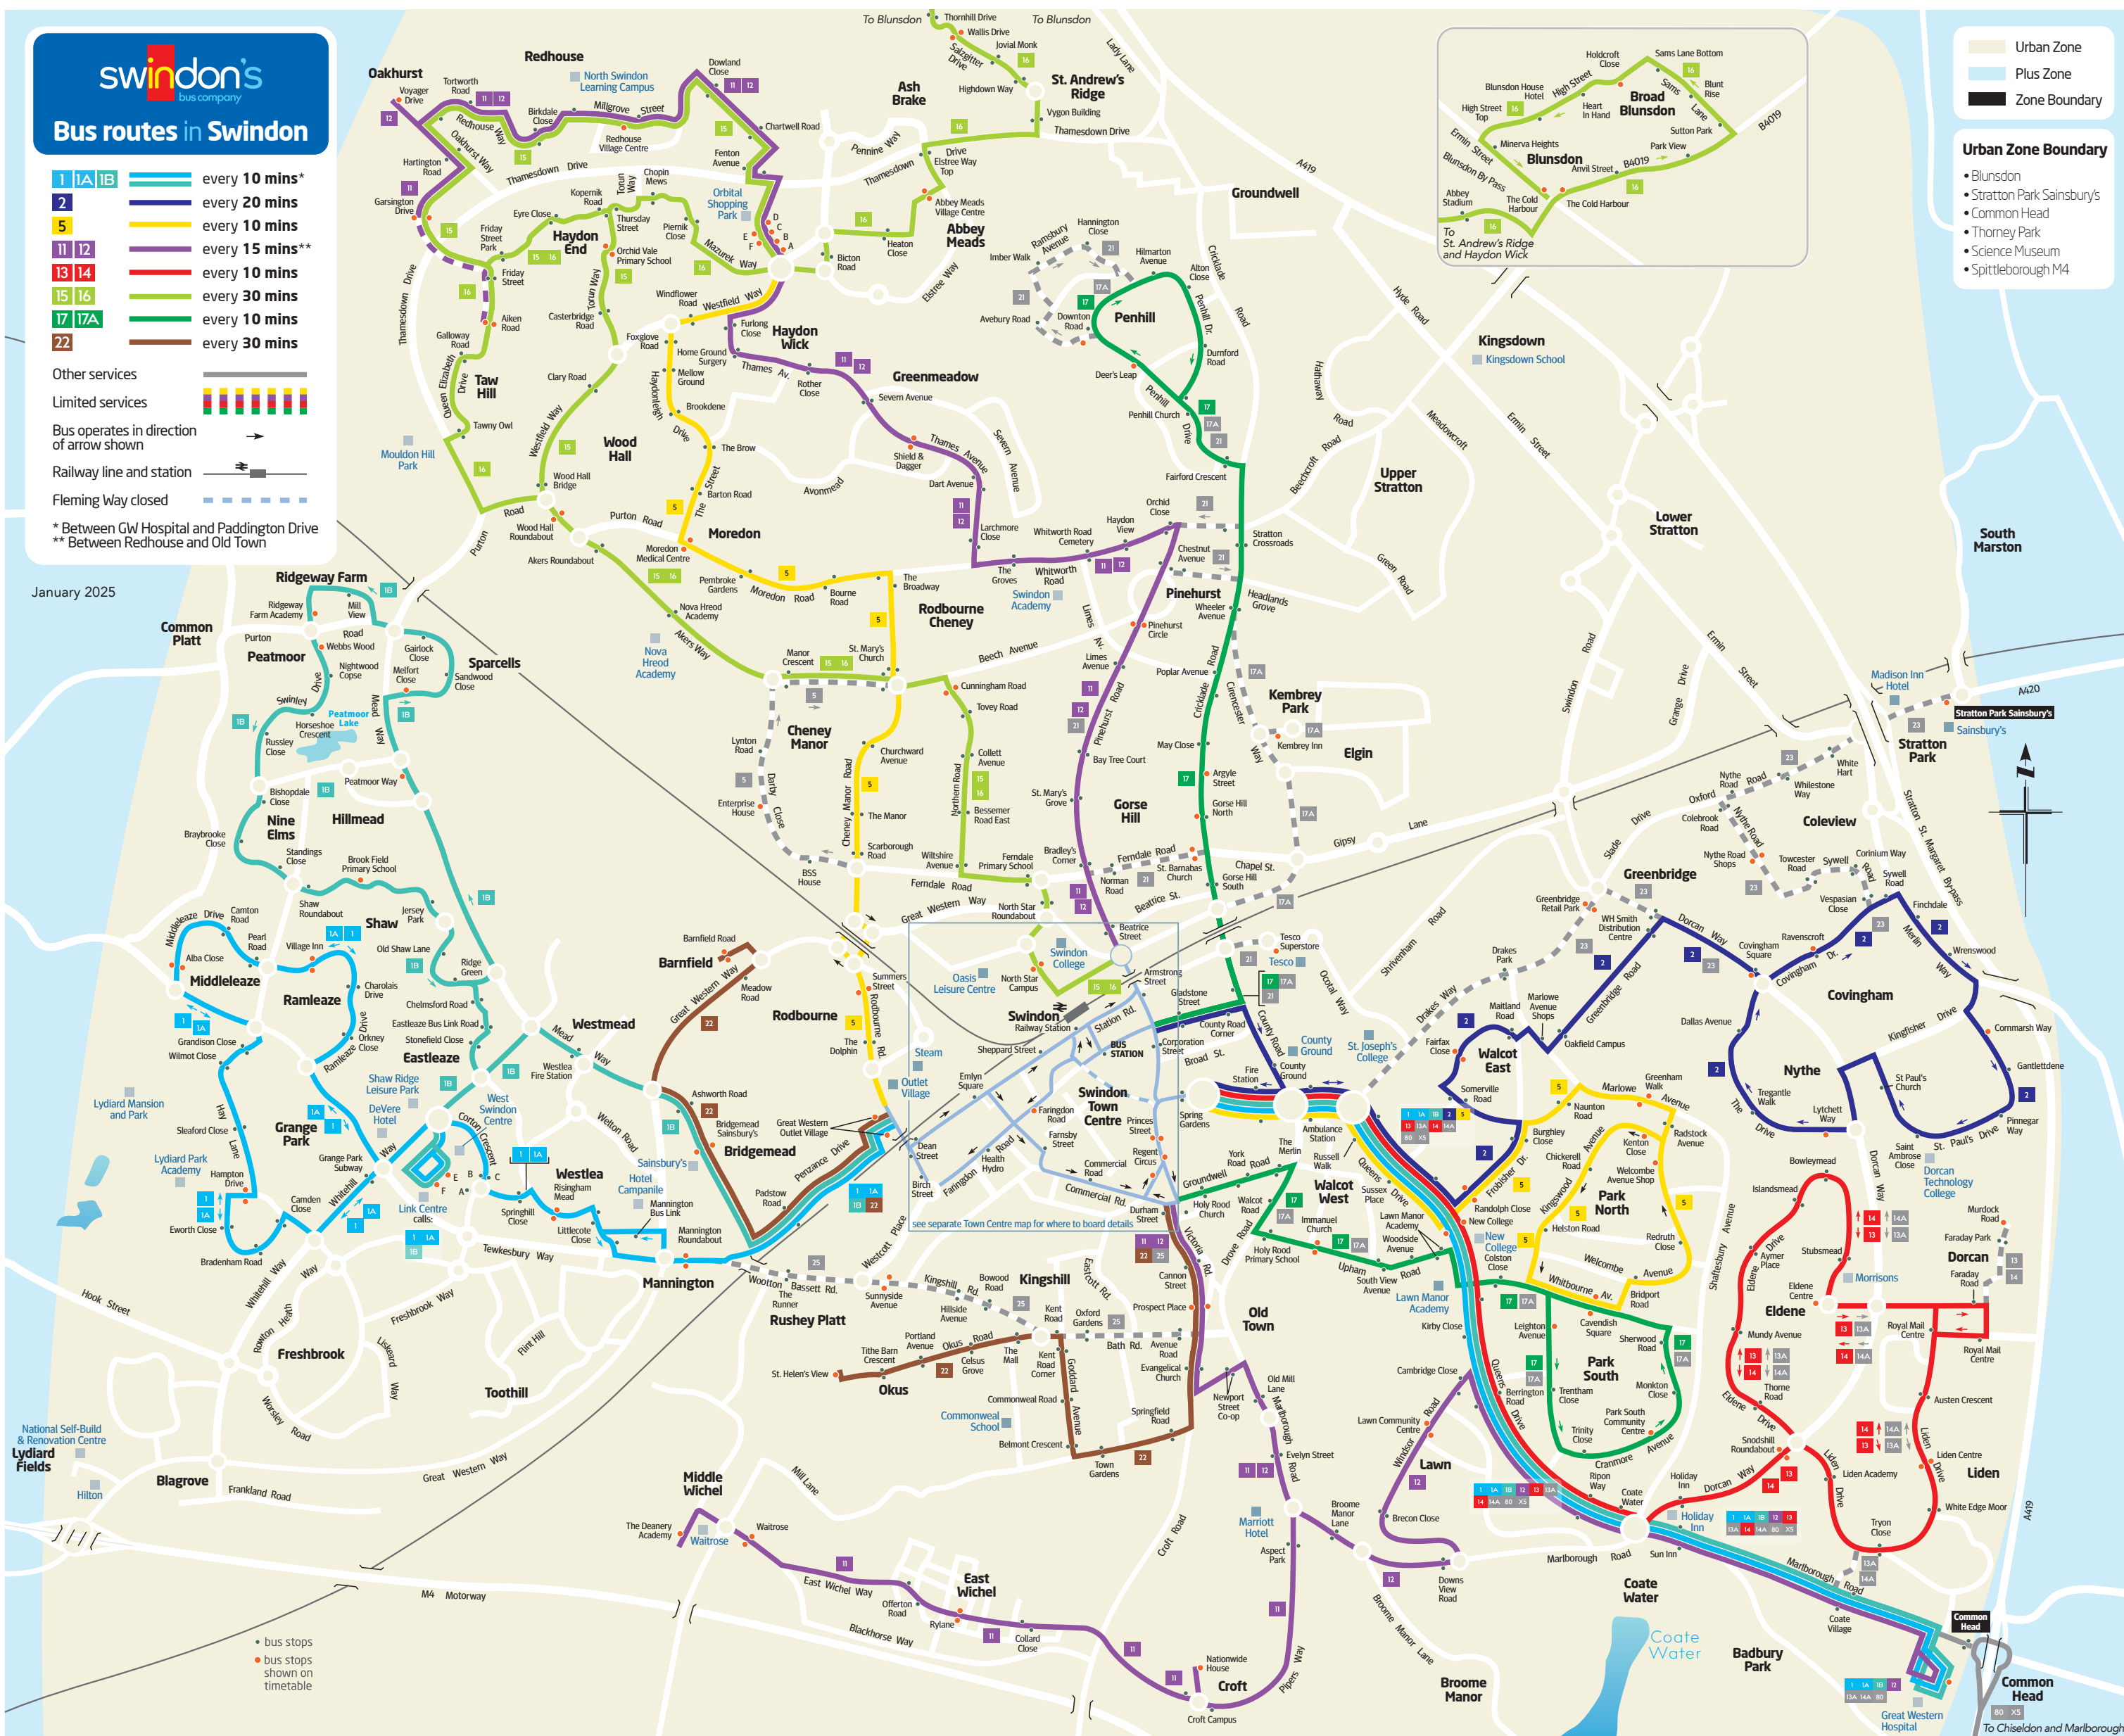

Bus routes in Swindon

- 1 1A 1B every 10 mins\*
- 2 every 20 mins
- 5 every 10 mins
- 11 12 every 15 mins\*\*
- 13 14 every 10 mins\*\*
- 15 16 every 30 mins
- 17 17A every 10 mins
- 22 every 30 mins

Other services

Limited services

Bus operates in direction of arrow shown

Railway line and station

Fleming Way closed

\* Between GW Hospital and Paddington Drive  
\*\* Between Redhouse and Old Town

January 2025

- Urban Zone
- Plus Zone
- Zone Boundary

Urban Zone Boundary

- Blunsdon
- Stratton Park Sainsbury's
- Common Head
- Thorney Park
- Science Museum
- Spittleborough M4

• bus stops  
• bus stops shown on timetable

To Chiseldon and Marlborough