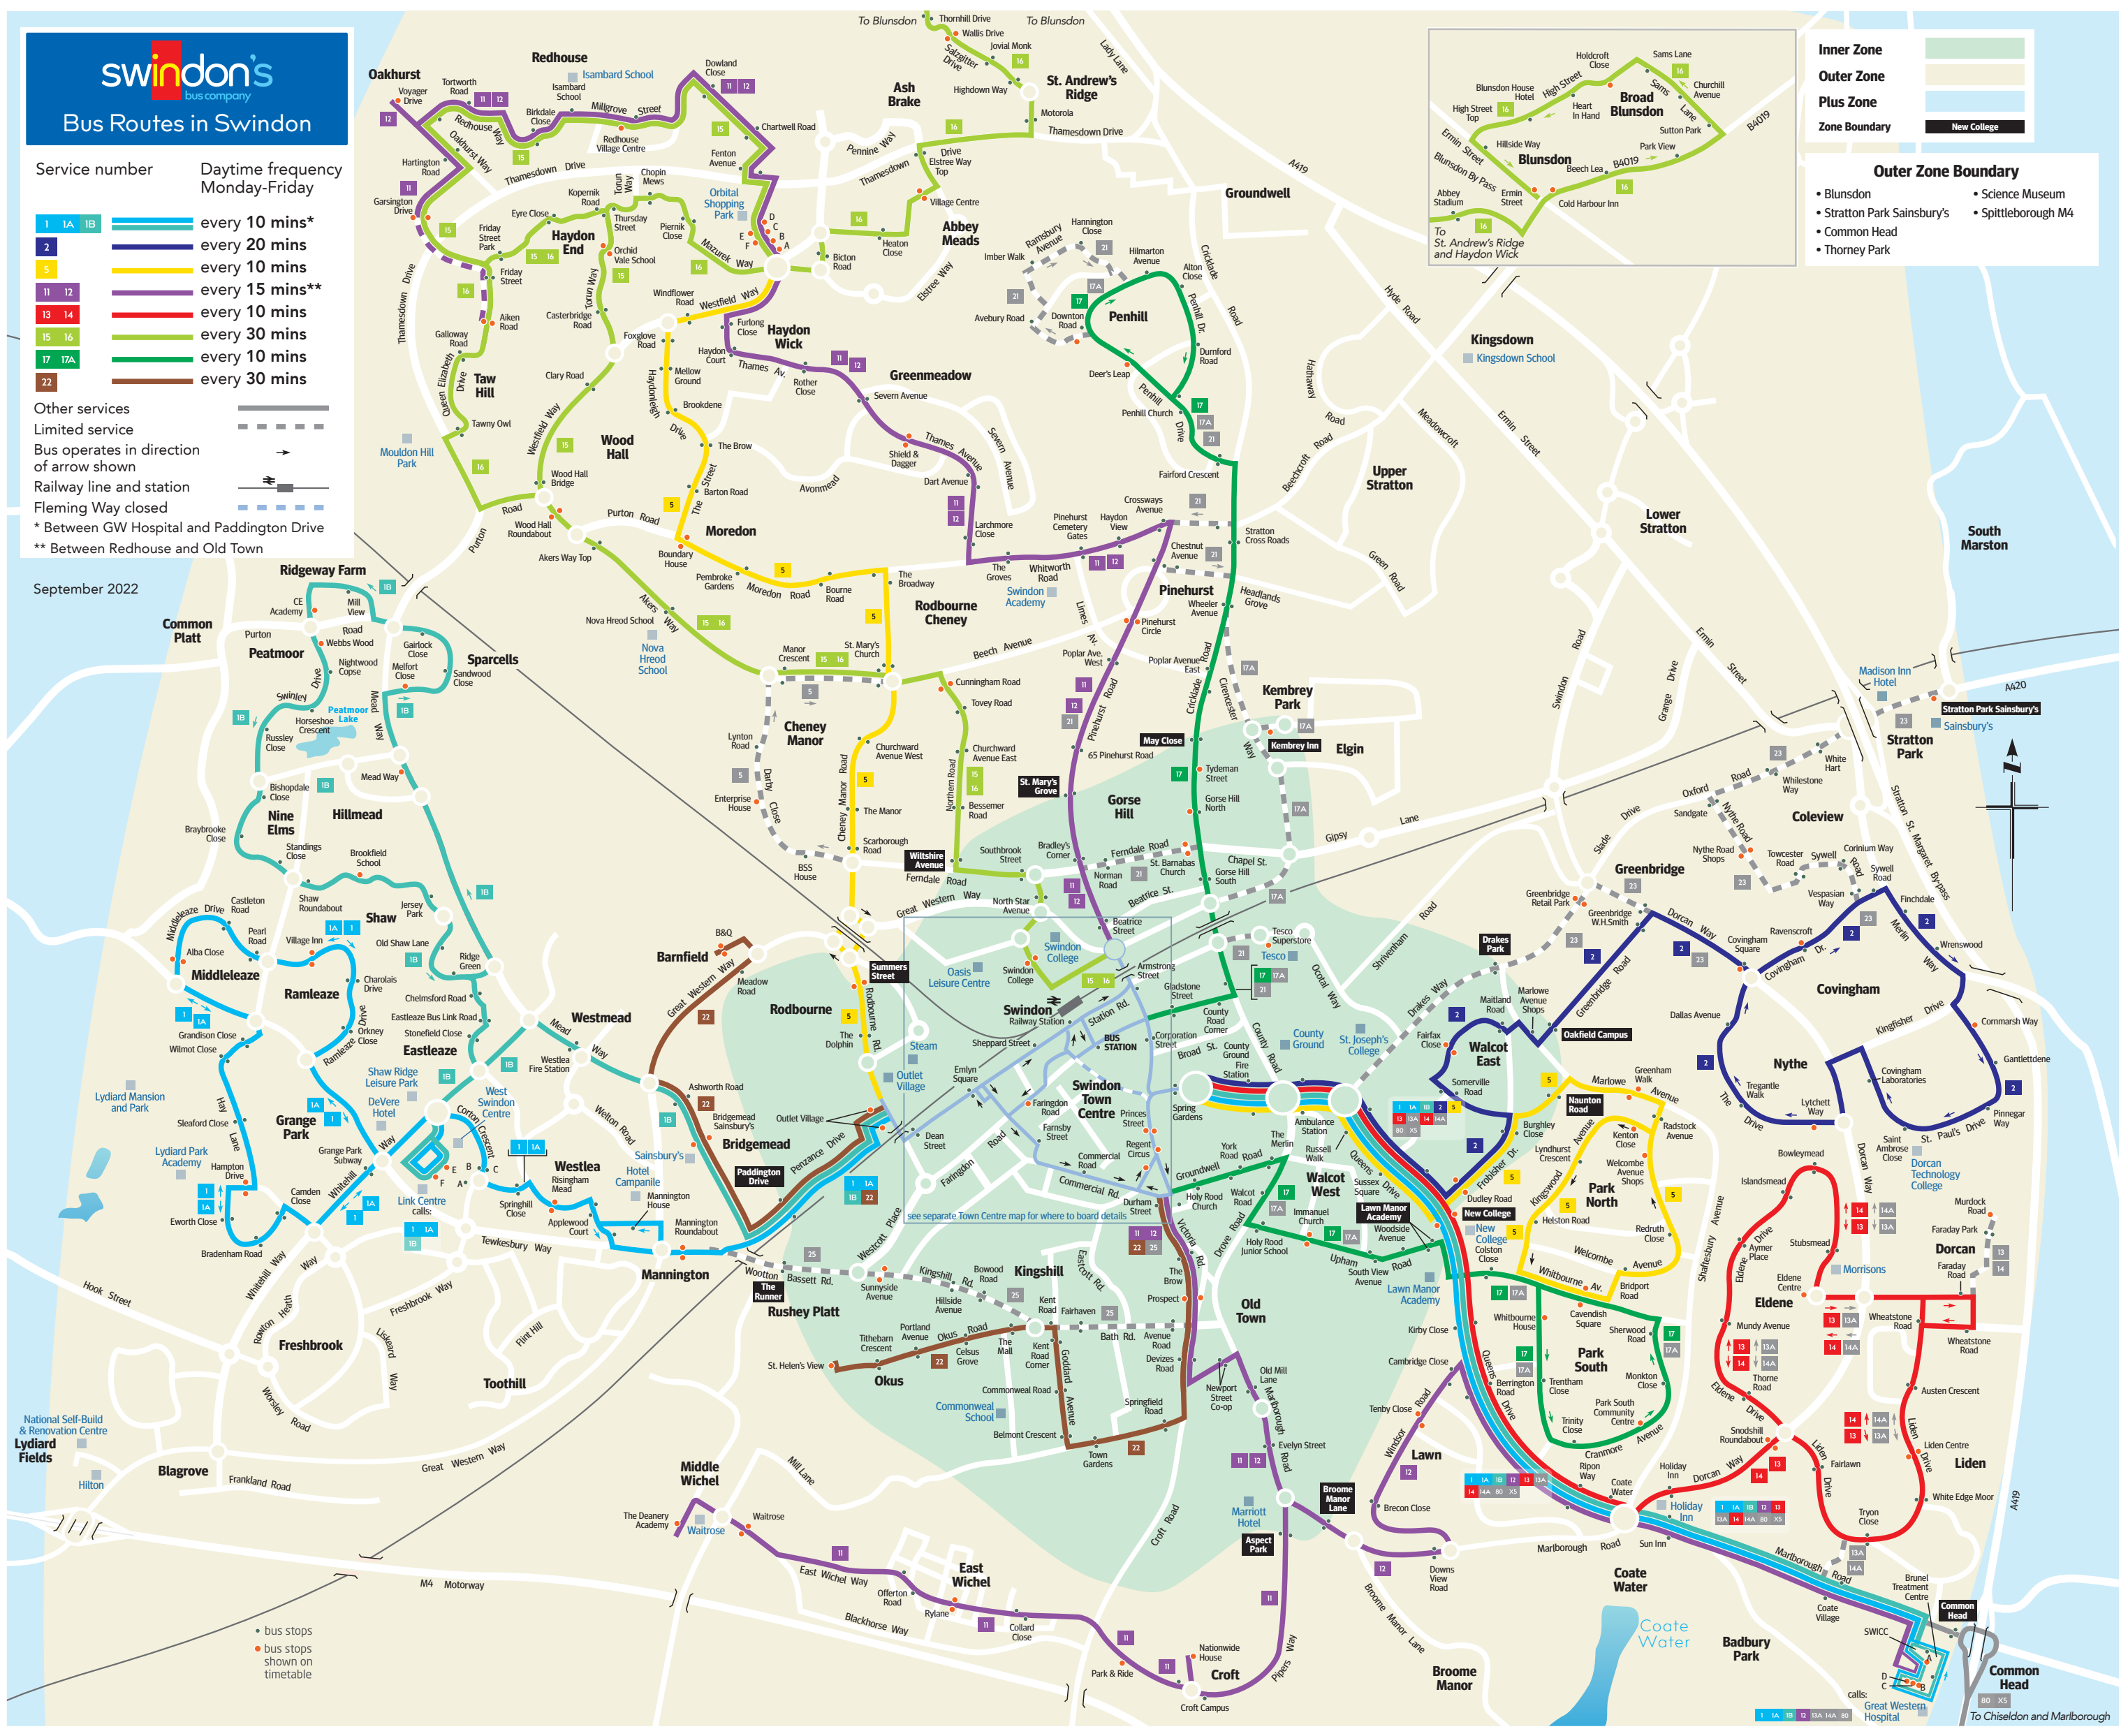

## Bus Routes in Swindon

Service number Daytime frequency Monday-Friday

- 1 1A 1B every 10 mins\*
- 2 every 20 mins
- 5 every 10 mins
- 11 12 every 15 mins\*\*
- 13 14 every 10 mins
- 15 16 every 30 mins
- 17 17A every 10 mins
- 22 every 30 mins

Other services  
 Limited service  
 Bus operates in direction of arrow shown  
 Railway line and station  
 Fleming Way closed  
 \* Between GW Hospital and Paddington Drive  
 \*\* Between Redhouse and Old Town

September 2022

**Inner Zone** (Green)

**Outer Zone** (Yellow)

**Plus Zone** (Blue)

**Zone Boundary** (Black line)

**Outer Zone Boundary**

- Blunsdon
- Stratton Park Sainsbury's
- Common Head
- Thorney Park
- Science Museum
- Spittleborough M4

• bus stops  
 • bus stops shown on timetable

1 1A 1B 2 5 11 12 13 14 15 16 17 17A 22