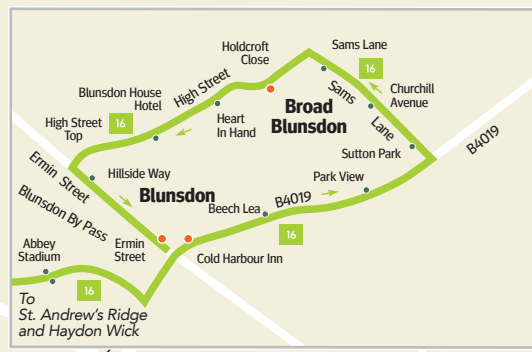

## Bus Routes in Swindon

Service number Daytime frequency Monday-Friday

- 1 1A 1B every 10 mins\*
- 2 every 20 mins
- 5 every 10 mins
- 11 12 every 15 mins\*\*
- 13 14 every 10 mins
- 15 16 every 30 mins
- 17 17A every 10 mins
- 22 every 30 mins

Other services  
 Limited service  
 Bus operates in direction of arrow shown  
 Railway line and station  
 Fleming Way closed  
 \* Between GW Hospital and Paddington Drive  
 \*\* Between Redhouse and Old Town

September 2022

**Inner Zone** (Green)

**Outer Zone** (Yellow)

**Plus Zone** (Blue)

**Zone Boundary** (Black line)

**Outer Zone Boundary**

- Blunsdon
- Stratton Park Sainsbury's
- Common Head
- Thorney Park
- Science Museum
- Spittleborough M4

• bus stops  
 • bus stops shown on timetable

1 1A 1B 2 5 11 12 13 14 15 16 17 17A 22