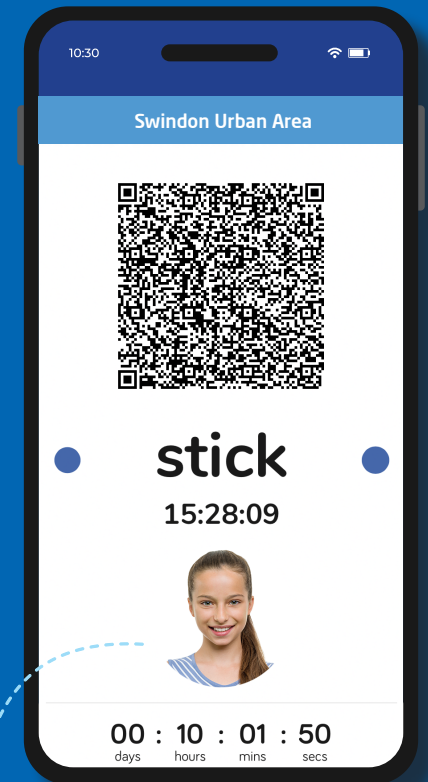

child app tickets

Verification step by step guide

swindonbuses.co.uk

Go to Mobile Tickets

Choose a ticket to buy

Buy ticket

Start verification process

Follow instructions to upload a selfie

Take a photo that matches the ticked image

Check your email

Upload your supporting ID

Choose your ID

Upload a photo of your ID

Add in your date of birth

Verification in progress

Check your email

Go to Your Tickets in your app

Activate ticket when you want to use it

You are now ready to travel!

Your photo is on your ticket!

swindonbuses.co.uk