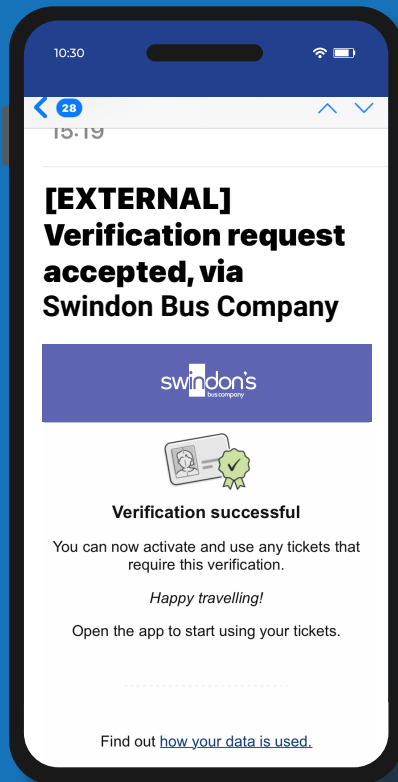

child app tickets

Verification step by step guide

swindonbuses.co.uk

Go to Mobile Tickets

Choose a ticket to buy

Buy ticket

Start verification process

Follow instructions to upload a selfie

Take a photo that matches the ticked image

Check your email

Upload your supporting ID

Choose your ID

Upload a photo of your ID

Add in your date of birth

Verification in progress

Check your email