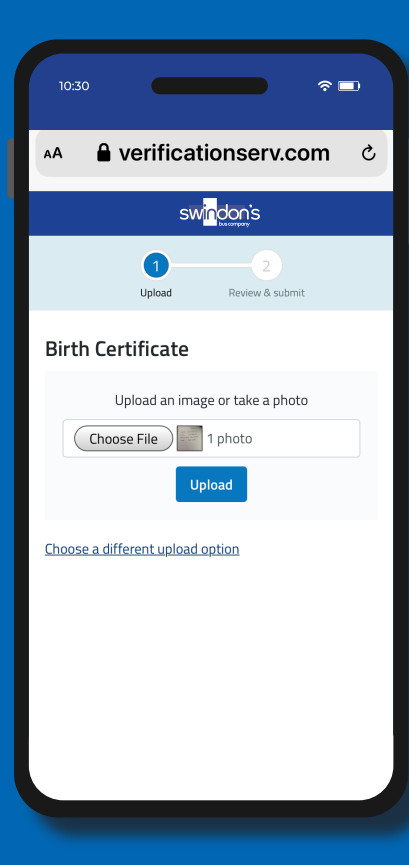

child app tickets

Verification step by step guide

swindonbuses.co.uk

Go to Mobile Tickets

Choose a ticket to buy

Buy ticket

Start verification process

Follow instructions to upload a selfie

Take a photo that matches the ticked image

Check your email

Upload your supporting ID

Choose your ID

Upload a photo of your ID

Add in your date of birth

Verification in progress

Check your email