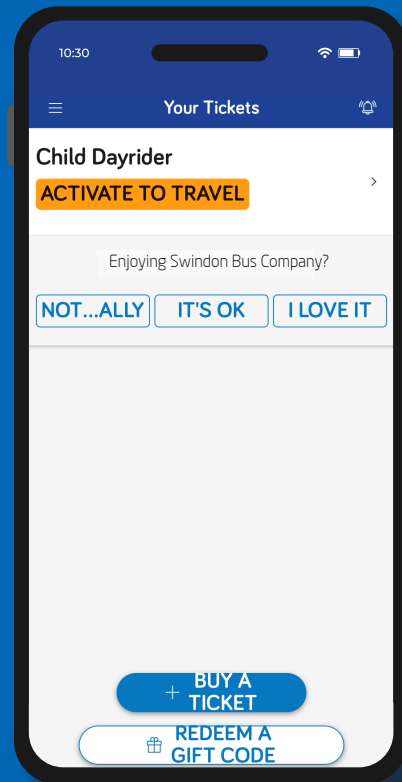

child app tickets

Verification step by step guide

swindonbuses.co.uk

Go to Mobile Tickets

Choose a ticket to buy

Buy ticket

Start verification process

Follow instructions to upload a selfie

Take a photo that matches the ticked image

Check your email

Upload your supporting ID

Choose your ID

Upload a photo of your ID

Add in your date of birth

Verification in progress

Check your email

Go to Your Tickets in your app

Activate ticket when you want to use it

You are now ready to travel!

Your photo is on your ticket!

swindonbuses.co.uk