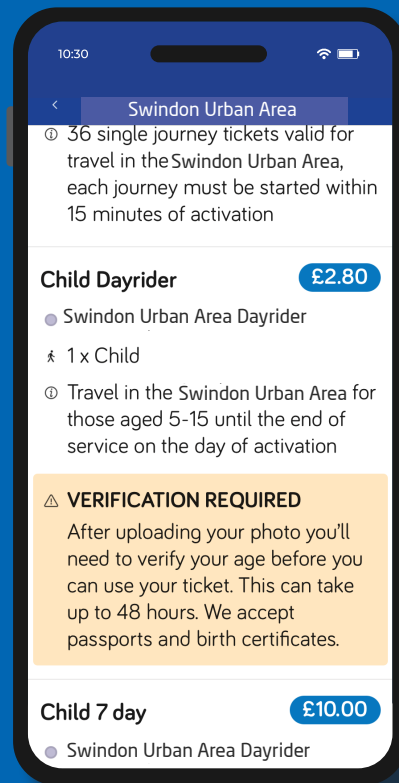

child app tickets

Verification step by step guide

swindonbuses.co.uk

Go to Mobile Tickets

Choose a ticket to buy

Buy ticket

Start verification process

Follow instructions to upload a selfie

Take a photo that matches the ticked image

Check your email

Upload your supporting ID

Choose your ID

Upload a photo of your ID

Add in your date of birth

Verification in progress

Check your email

Go to Your Tickets in your app

Activate ticket when you want to use it

You are now ready to travel!

Your photo is on your ticket!

swindonbuses.co.uk