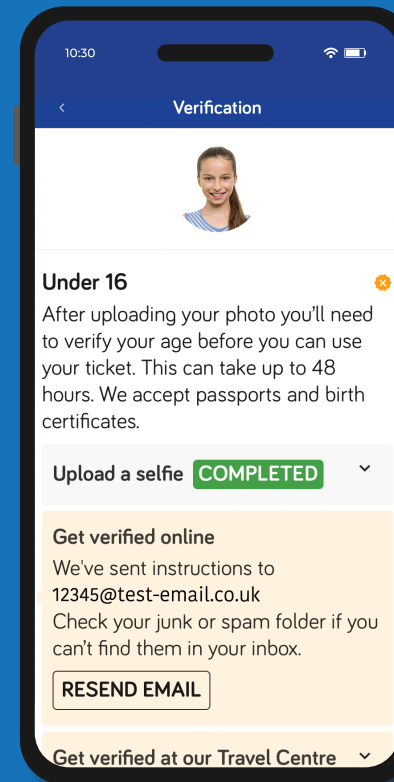

child app tickets

Verification step by step guide

swindonbuses.co.uk

Go to Mobile Tickets

Choose a ticket to buy

Buy ticket

Start verification process

Follow instructions to upload a selfie

Take a photo that matches the ticked image

Check your email

Upload your supporting ID

Choose your ID

Upload a photo of your ID

Add in your date of birth

Verification in progress

Check your email

Go to Your Tickets in your app

Activate ticket when you want to use it

You are now ready to travel!

Your photo is on your ticket!

swindonbuses.co.uk