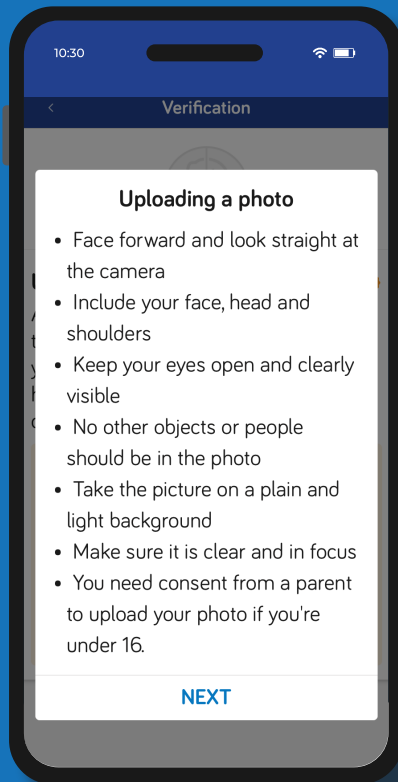

child app tickets

Verification step by step guide

swindonbuses.co.uk

Go to Mobile Tickets

Choose a ticket to buy

Buy ticket

Start verification process

Follow instructions to upload a selfie

Take a photo that matches the ticked image

Check your email

Upload your supporting ID

Choose your ID

Upload a photo of your ID

Add in your date of birth

Verification in progress

Check your email