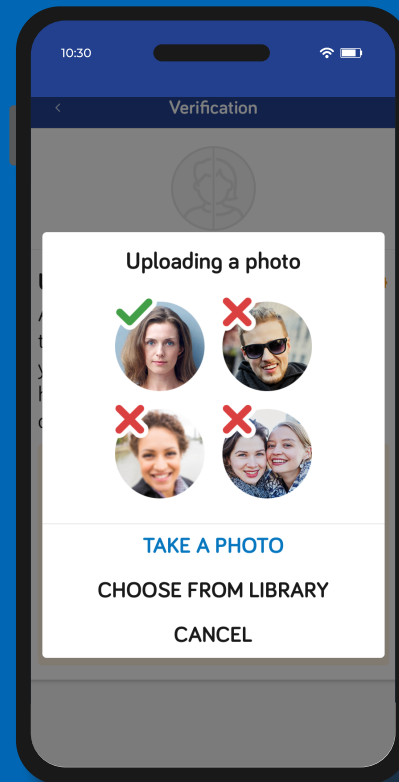

child app tickets

Verification step by step guide

swindonbuses.co.uk

Go to Mobile Tickets

Choose a ticket to buy

Buy ticket

Start verification process

Follow instructions to upload a selfie

Take a photo that matches the ticked image

Check your email

Upload your supporting ID

Choose your ID

Upload a photo of your ID

Add in your date of birth

Verification in progress

Check your email

Go to Your Tickets in your app

Activate ticket when you want to use it

You are now ready to travel!

Your photo is on your ticket!

swindonbuses.co.uk