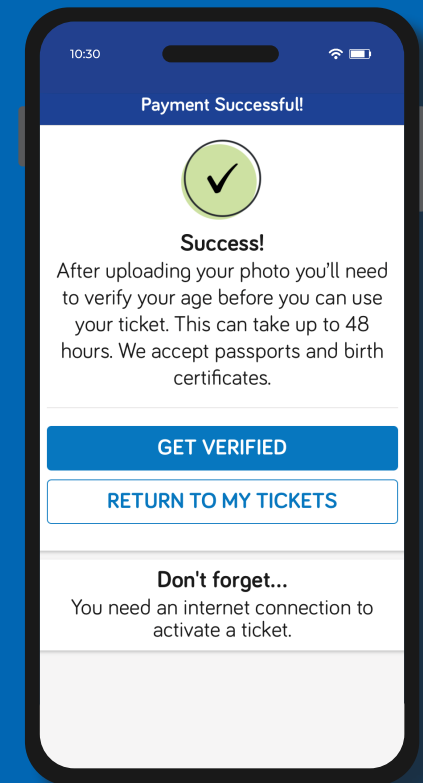

child app tickets

Verification step by step guide

swindonbuses.co.uk

Go to Mobile Tickets

Choose a ticket to buy

Buy ticket

Start verification process

Follow instructions to upload a selfie

Take a photo that matches the ticked image

Check your email

Upload your supporting ID

Choose your ID

Upload a photo of your ID

Add in your date of birth

Verification in progress

Check your email

Go to Your Tickets in your app

Activate ticket when you want to use it

You are now ready to travel!

Your photo is on your ticket!

swindonbuses.co.uk