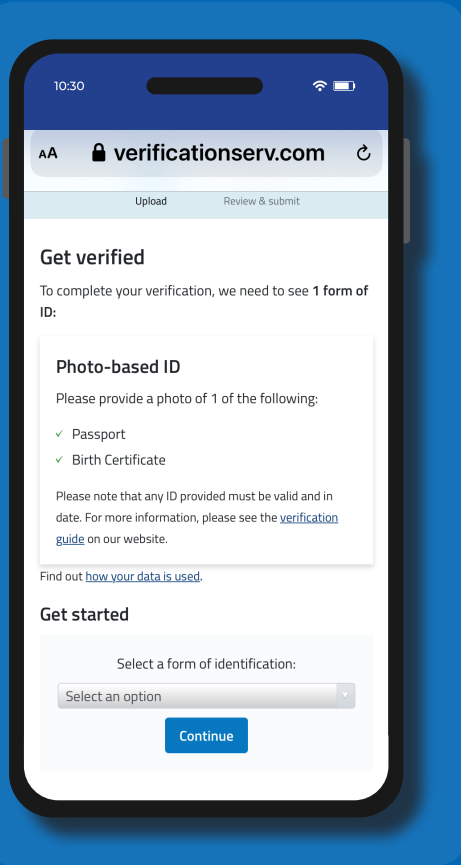

child app tickets

Verification step by step guide

swindonbuses.co.uk

Go to Mobile Tickets

Choose a ticket to buy

Buy ticket

Start verification process

Follow instructions to upload a selfie

Take a photo that matches the ticked image

Check your email

Upload your supporting ID

Choose your ID

Upload a photo of your ID

Add in your date of birth

Verification in progress

Check your email

Go to Your Tickets in your app

Activate ticket when you want to use it

You are now ready to travel!

Your photo is on your ticket!

swindonbuses.co.uk