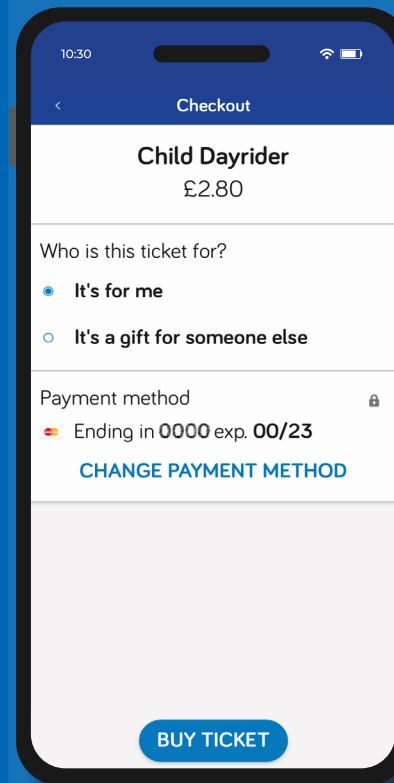

child app tickets

Verification step by step guide

swindonbuses.co.uk

Go to Mobile Tickets

Choose a ticket to buy

Buy ticket

Start verification process

Follow instructions to upload a selfie

Take a photo that matches the ticked image

Check your email

Upload your supporting ID

Choose your ID

Upload a photo of your ID

Add in your date of birth

Verification in progress

Check your email

Go to Your Tickets in your app

Activate ticket when you want to use it

You are now ready to travel!

Your photo is on your ticket!

swindonbuses.co.uk