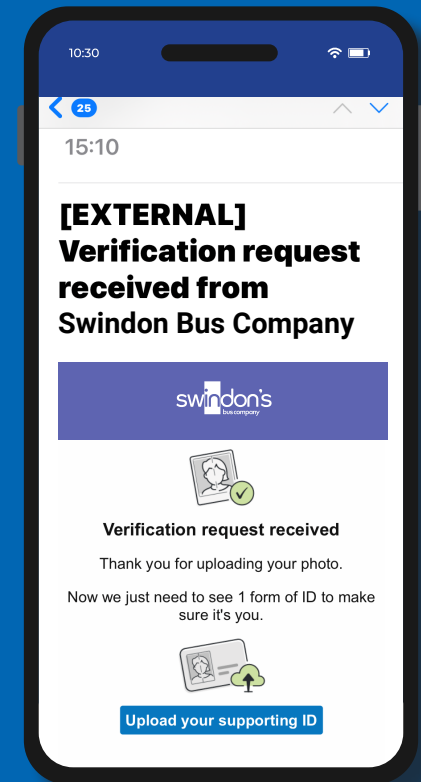

child app tickets

Verification step by step guide

swindonbuses.co.uk

Go to Mobile Tickets

Choose a ticket to buy

Buy ticket

Start verification process

Follow instructions to upload a selfie

Take a photo that matches the ticked image

Check your email

Upload your supporting ID

Choose your ID

Upload a photo of your ID

Add in your date of birth

Verification in progress

Check your email