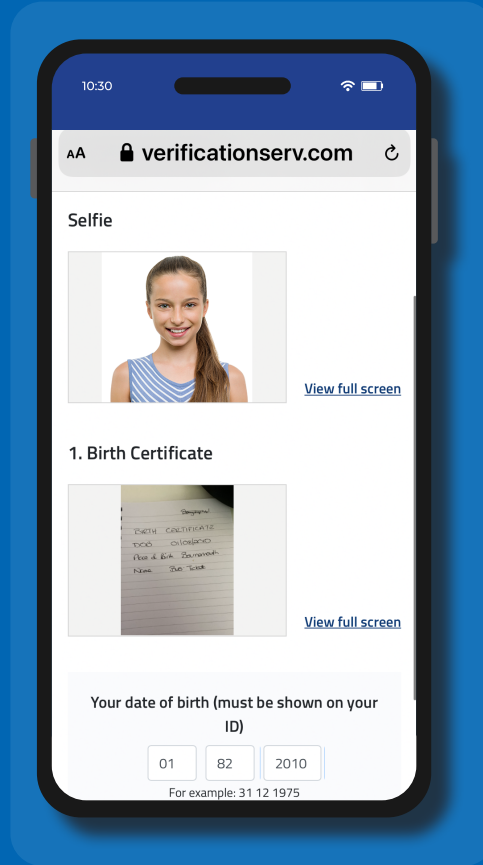

child app tickets

Verification step by step guide

swindonbuses.co.uk

Go to Mobile Tickets

Choose a ticket to buy

Buy ticket

Start verification process

Follow instructions to upload a selfie

Take a photo that matches the ticked image

Check your email

Upload your supporting ID

Choose your ID

Upload a photo of your ID

Add in your date of birth

Verification in progress

Check your email

Go to Your Tickets in your app

Activate ticket when you want to use it

You are now ready to travel!

Your photo is on your ticket!

swindonbuses.co.uk