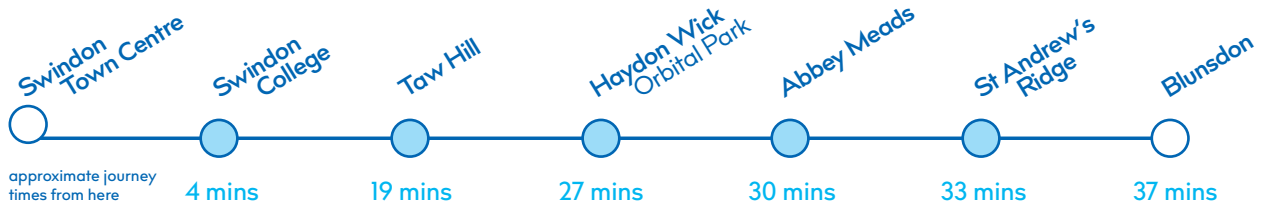

- Town Centre
- Taw Hill
- Haydon Wick
- Abbey Meads
- **Blunston**

swindon's
bus company

swindon's
bus company

from
4 September 2022

welcome

...to this useful bus guide to route 16 your handy link from Blunsdon and Abbey Meads to Swindon College and the Town Centre.

Due to the major roadworks in Swindon Town Centre starting September 2022, resulting in Fleming Way being out of action for the foreseeable future, route 16 will now pick up in Swindon Bus Station Bay 3.

All of our online maps and journey planners have been updated and by using the app you can track your bus in live times (so never worry about where it is again).

your route map to Haydon Wick & Blunsdon