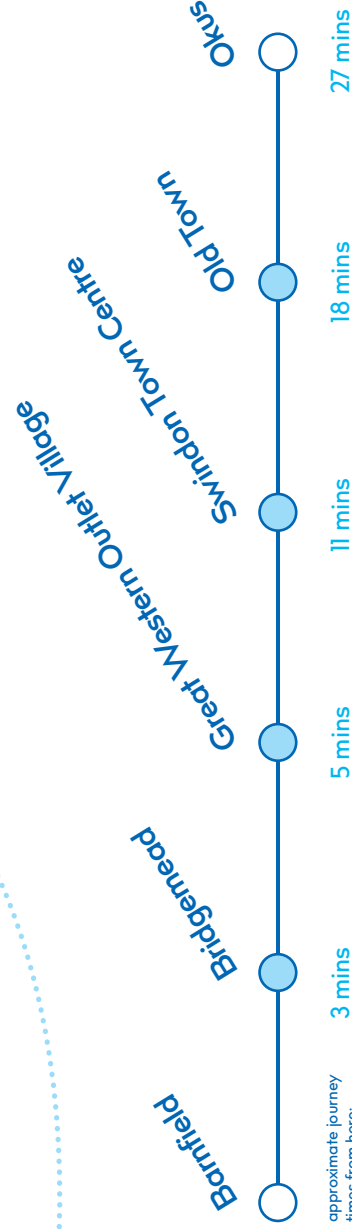

your route map to Barnfield & Okus

approximate journey times from here:

Barnfield • Outlet Village • Town Centre • Old Town • Okus

route 22

Mondays to Fridays except public holidays

Barnfield B&Q	0639	0703	0733	0803	0835	05 35	1405	1435	1607	1737	1807	1837	1907	2005	2105
Bridgemead Sainsbury's	0636	0706	0736	0806	0838	08 38	1408	1438	1610	1740	1810	1840	1910	2008	2108
Great Western Outlet Village	0638	0708	0738	0808	0840	10 40	1410	1440	1612	1742	1812	1842	1912	2010	2110
Town Centre Bus Station Bay 18	arr	dep	arr	dep	arr	until	1416	1446	1618	1748	1818	1848	1920	2015	2115
Town Centre Bus Station Bay 18	dep	arr	dep	arr	dep	until	1420	1450	1622	1752	1822	1852	1922	2010	2110
Town Centre Princes Street Stop F	arr	arr	arr	arr	arr	16 46	1423	1453	1601	1731	1801	1831	1901	2004	2104
Town Centre Princes Street Stop F	arr	arr	arr	arr	arr	20 50	1432	1502	1634	1704	1734	1804	1834	1934	2004
Old Town Prospect	0651	0721	0751	0821	0853	23 53									
Okus St Helen's View	0700	0730	0800	0830	0902	32 02									

starts from Swindon Rail Station 2 minutes earlier

Saturdays

Barnfield B&Q	0639	0705	0735	0805	0837	05 35	1405	1435	1507	1607	1637	1707	1737	1807	1937	2005	2105
Bridgemead Sainsbury's	0642	0708	0738	0808	0840	08 38	1408	1438	1510	1640	1710	1740	1810	1840	1910	2008	2038
Great Western Outlet Village	0644	0710	0740	0810	0842	10 40	1410	1440	1512	1642	1712	1742	1812	1842	1912	2010	2040
Town Centre Bus Station Bay 18	arr	arr	arr	arr	arr	until	1416	1446	1518	1648	1718	1748	1818	1848	1920	2015	2045
Town Centre Bus Station Bay 18	dep	dep	dep	dep	dep	until	1420	1450	1522	1652	1722	1752	1822	1852	1922	2010	2110
Town Centre Princes Street Stop F	arr	arr	arr	arr	arr	16 46	1423	1453	1525	1655	1725	1755	1825	1855	1925	2015	2045
Town Centre Princes Street Stop F	arr	arr	arr	arr	arr	20 50	1432	1502	1634	1704	1734	1804	1834	1904	1934	2004	2004
Old Town Prospect	0723	0753	0823	0853	0925	23 53											
Okus St Helen's View	0732	0802	0832	0902	0934	32 02											

terminates on Faringdon Road

no service on Sundays and Bank Holiday Mondays. Please check the website for service on Good Friday.