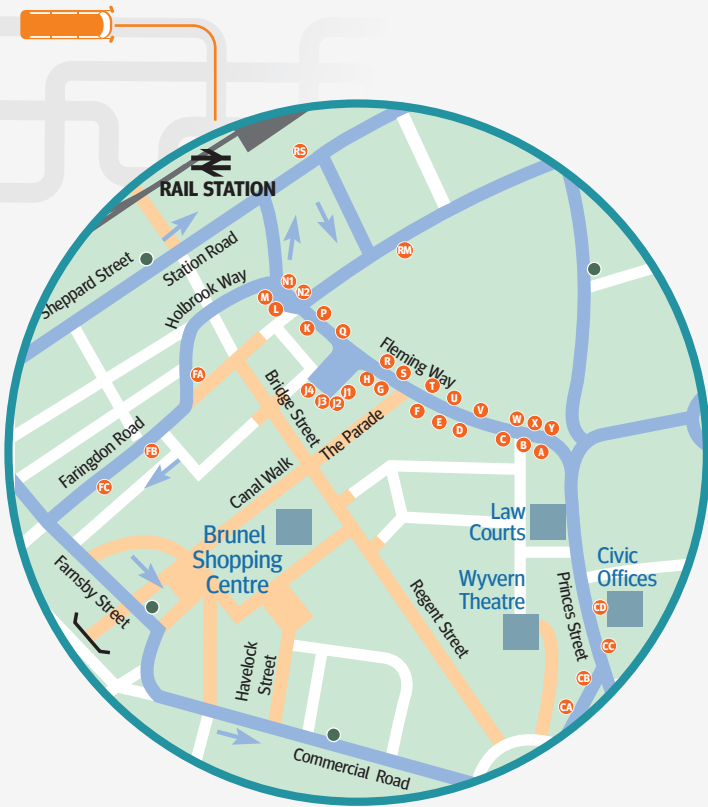

Where to board your Bus

Swindon Town Centre

Route	Destination	Town Centre stops
1 1A 1B	Great Western Hospital & Badbury Park	CB W
1 1A 1B	Ramleaze, Grange Park, Sparcells & Orbital Park	G FC
2	Covingham & Nythe	U
4	Orbital Park & Tadpole Village	B FA
5	Park North	CB T CC
5	Orbital Park	F FB
6	Symmetry Park	J1
6	Link Centre	J1 FA

Route	Destination	Town Centre stops
7	Highworth	R
7	Freshbrook	K FA
8 8A	Kingsdown	Q
9	Wroughton	Y CD
11 12	Middle Wichel or Great Western Hospital	RM X CC
11 12	Oakhurst	CB E RS
13 13A 14 14A	Eldene & Liden	V
15	Orbital Park	D RS
16	Taw Hill & Blunsdon	D RS
17 17A	Park South	RM S CC
17 17A	Penhill	CB C RS
21	Penhill	J1 RS
22	Okus	RS X CC
22	Barnfield	CB K FC
23	Stratton Park & South Marston	J1
46A X46 48 48A	Marlborough or Hungerford	M
47	Lambourn	M
49	Devizes & Trowbridge	Y CD
51	Cirencester & Cheltenham	J3
53	Cricklade	J2 FA
55	Calne & Chippenham	H FA
64	Witney	J3
80	Marlborough & Tidworth	M
81 82	Thorney Park	J2
99	Chippenham	D FA
S6	Faringdon & Oxford	P
X5	Pewsey & Salisbury	L